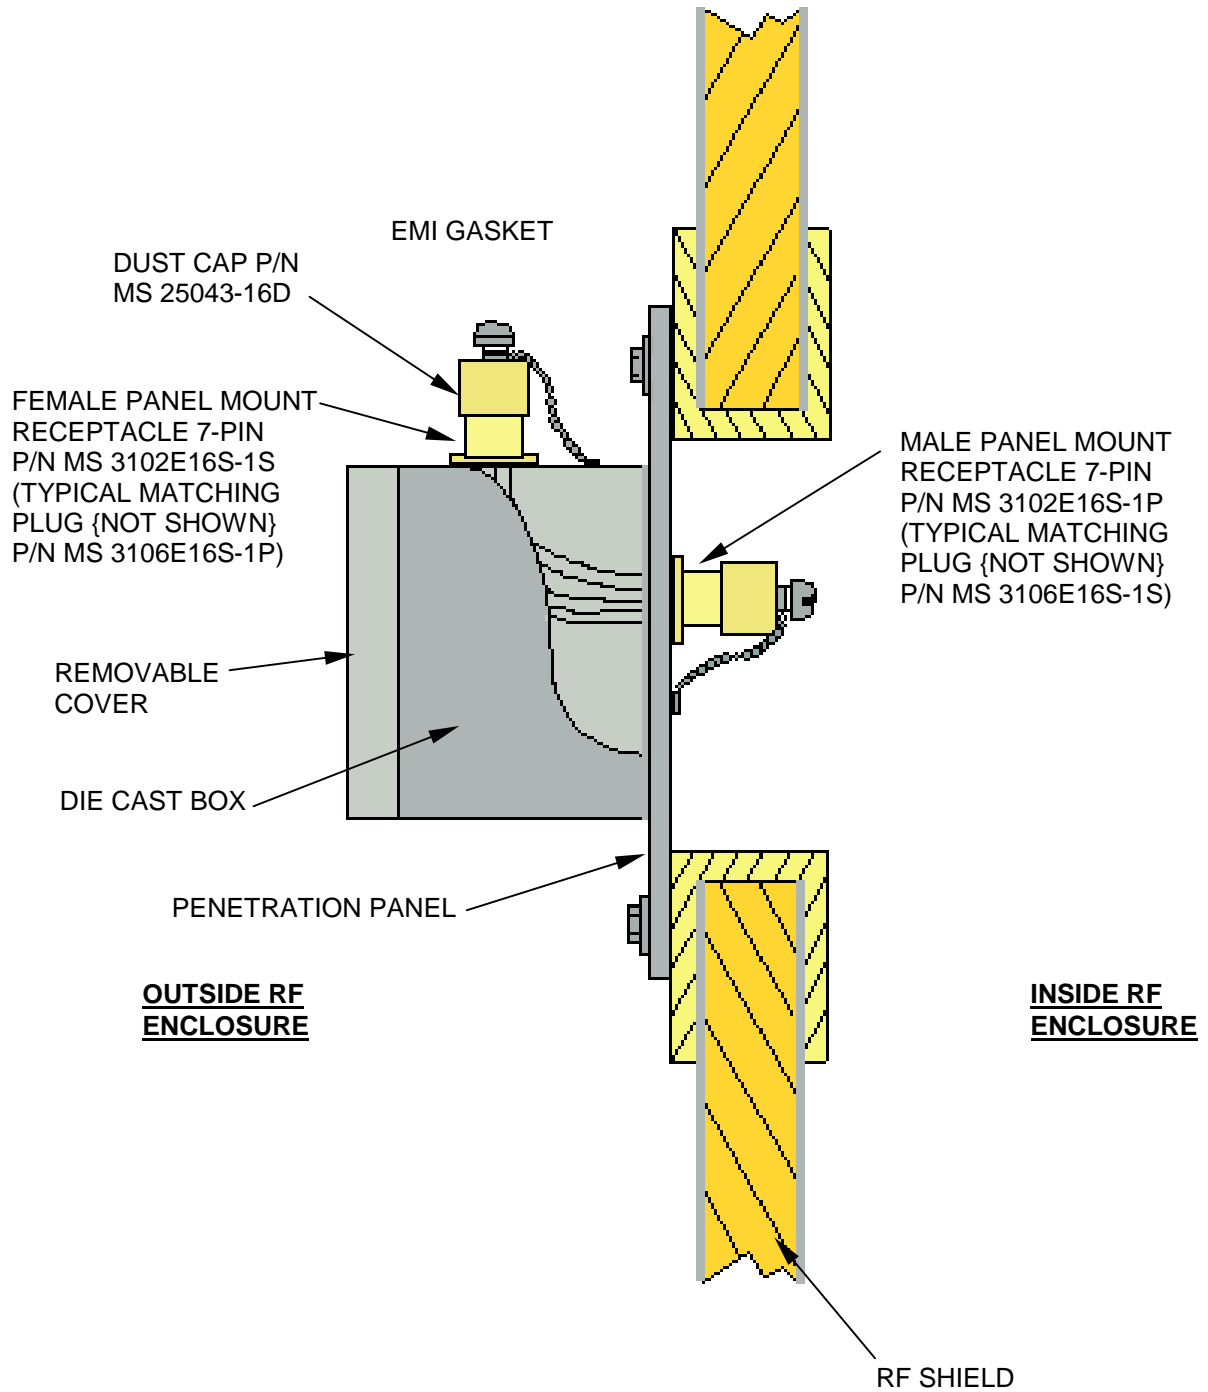

RF Connector Box (7 WAY MALE -FEMALE)

rf7waybox rev2 0700.doc

RFI Industries Pty Limited

EMC ENGINEERS & LABORATORIES

52 – 54 Holloway Drive
Bayswater Victoria 3153
AUSTRALIA

t +61 (0)3 8739 6700
f +61 (0)3 8739 6799